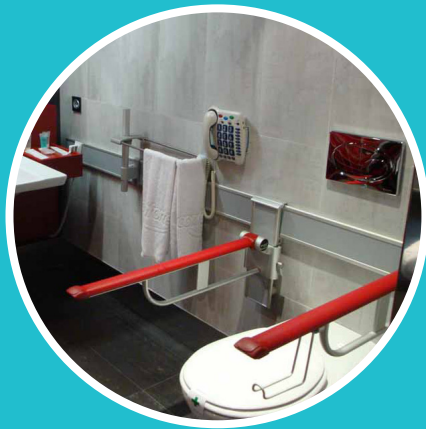

The challenge

The challenge was to create bathrooms suitable for disabled and elderly but also flexible enough for the hotel to be able to use the same bathrooms for non-disabled guests.

After working together with Aquacontrol, located in Madrid, the architect ultimately chose the full flexibility of the Pressalit Care solution for the project.

Pressalit Care's vertically and horizontally adjustable support arms (RF548) implemented in Confortel bathroom.

The solution

Flexible Pressalit Care bathroom solutions for six bathrooms were implemented to ensure a perfect fit with the avantgarde design features which are represented at the Confortel Atrium hotel.

With electrical wash basin brackets, horizontally and vertically adjustable support arms for toileting as well as horizontally and vertically adjustable shower chairs for the shower section of the bathroom, Confortel is able to offer functionality and comfort to all guests.